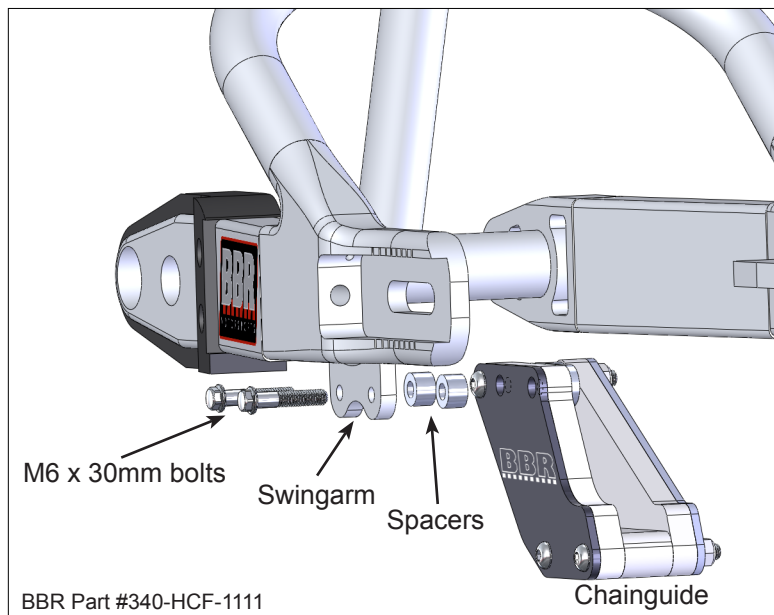

Honda CRF110F

Chainguide Installation Notes

This BBR Chainguide fits the OEM Honda swingarm or the BBR SuperStock Swingarm. See illustration below for fitment.

BBR Motorsports, Inc
1028 4th St. SW, A
Auburn, WA 98001

Phone: 253-631-8233
Fax: 253-631-4260
www.bbrmotorsports.com

Honda CRF110F

Chainguide Installation Notes

This BBR Chainguide fits the OEM Honda swingarm or the BBR SuperStock Swingarm. See illustration below for fitment.

BBR Motorsports, Inc
1028 4th St. SW, A
Auburn, WA 98001

Phone: 253-631-8233
Fax: 253-631-4260
www.bbrmotorsports.com

Honda CRF110F

Chainguide Installation Notes

This BBR Chainguide fits the OEM Honda swingarm or the BBR SuperStock Swingarm. See illustration below for fitment.