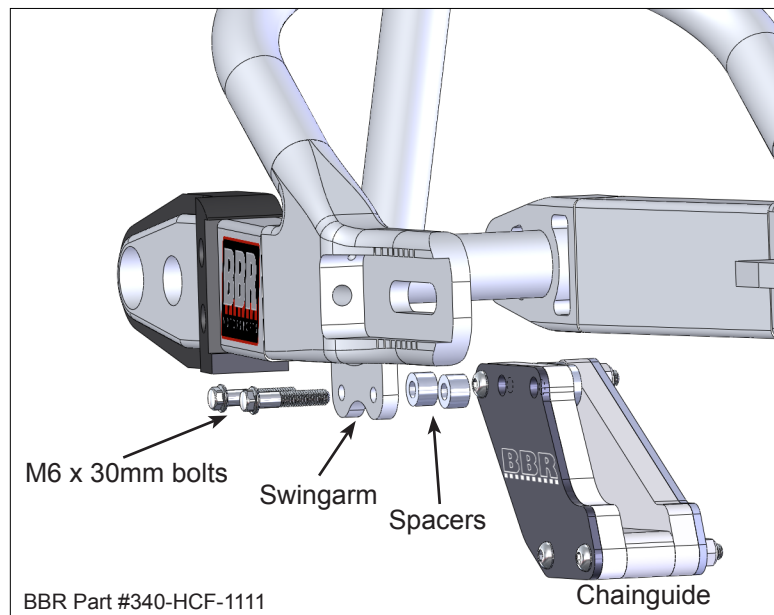

Honda CRF110F

Chainguide Installation Notes

This BBR Chainguide fits the OEM Honda swingarm or the BBR SuperStock Swingarm. See illustration below for fitment.

BBR Motorsports, Inc
1028 4th St. SW, A
Auburn, WA 98001

Phone: 253-631-8233
Fax: 253-631-4260
www.bbrmotorsports.com

Honda CRF110F

Chainguide Installation Notes

This BBR Chainguide fits the OEM Honda swingarm or the BBR SuperStock Swingarm. See illustration below for fitment.

BBR Motorsports, Inc
1028 4th St. SW, A
Auburn, WA 98001

Phone: 253-631-8233
Fax: 253-631-4260
www.bbrmotorsports.com

Honda CRF110F

Chainguide Installation Notes

This BBR Chainguide fits the OEM Honda swingarm or the BBR SuperStock Swingarm. See illustration below for fitment.